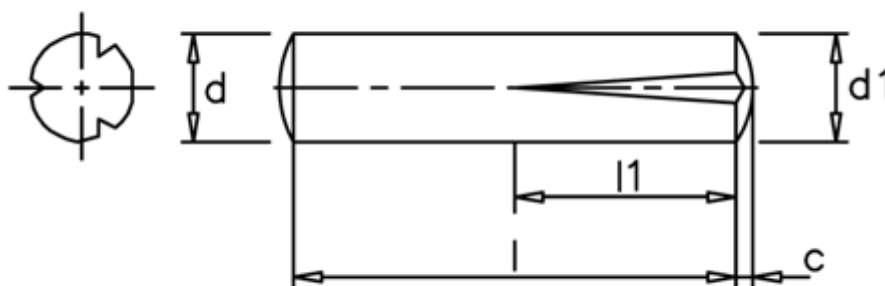

Data Sheet

Article number: 08022224

Description: KLEE Slotted pin S2 2x20
Steel

Measures

c	= 0,3
d	= 2.0
d1	= 2.15
l1	= 1/2 l
Length	= 20